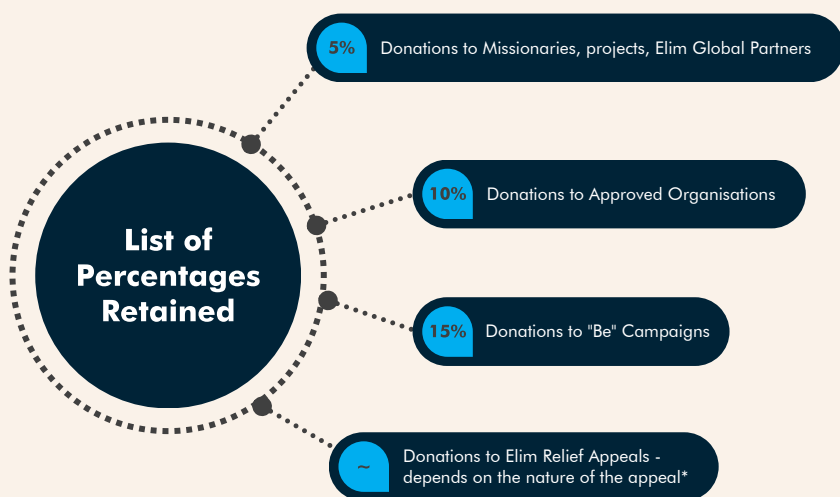

HOW IS YOUR MONEY USED?

Elim Missions is a self-funded department of the Elim Foursquare Gospel Alliance and receives no monies from 'Central' Funds. As a department we also receive: Gift Aid rebates, legacy or inheritance gifts, one-off undesignated gifts, gifts from EFGA, and monies raised by our team's Fundraising activities and events.